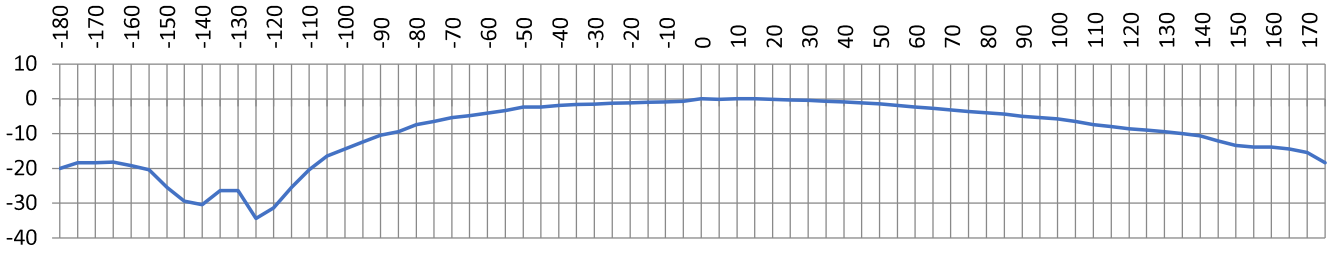

Vertical Patterns

800Mhz planar