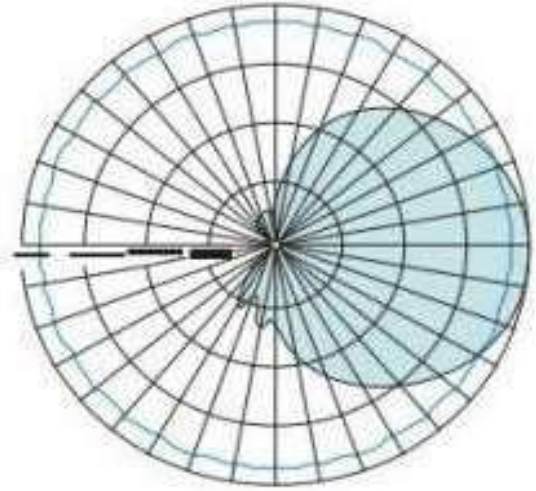

## 6 Band Indoor Panel Antenna

700 + 800 + 900 + 1800 + 2000 + 2600MHz

**Articolo**  
**608.0006.43 (N M)**  
**608.0006.44 (SMA M)**

Description	Indoor 6 Band Panel antenna	
Frequency range	698-960 MHz	1710-2700MHz
Gain	6.5dBi	9.4dBi
VSWR	≤1.4	
Polarization	Vertical	
Horizontal Beamwidth	70°	60°
Vertical Beamwidth	55°	45°
Front to Back ratio	>20dB	
Impedance	50 Ohm	
Maximum Power	50W	
Connector	N / SMA male	
Lightning Protection	DC Ground	
Dimensions	210 x 180 x 43cm	
Weight	0.68kg	
Rated Wind Velocity	126km/h	
Working Temperature	-40°C - +65°C	

**E-plane**

**H-plane**

**700MHz V Plane**

**700MHz H Plane**

## Vertical Patterns