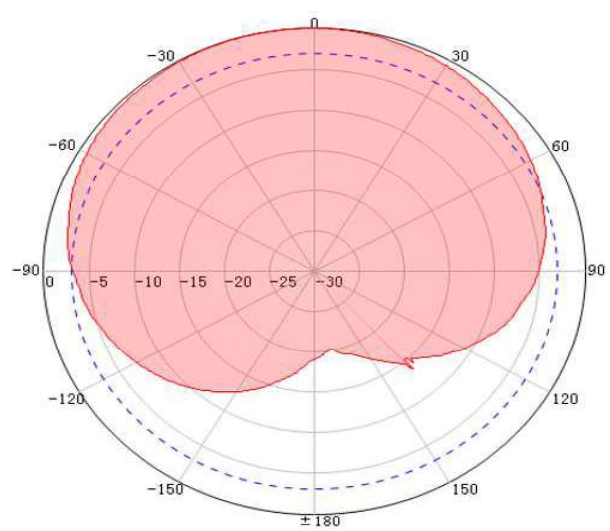

## 6 Band Indoor Panel Antenna

700 + 800 + 900 + 1800 + 2000 + 2600MHz

**Articolo**  
**608.0006.43 (N M)**  
**608.0006.44 (SMA M)**

Description	Indoor 6 Band Panel antenna	
Frequency range	698-960 MHz	1710-2700MHz
Gain	6.5dBi	9.4dBi
VSWR	≤1.4	
Polarization	Vertical	
Horizontal Beamwidth	70°	60°
Vertical Beamwidth	55°	45°
Front to Back ratio	>20dB	
Impedance	50 Ohm	
Maximum Power	50W	
Connector	N / SMA male	
Lightning Protection	DC Ground	
Dimensions	210 x 180 x 43cm	
Weight	0.68kg	
Rated Wind Velocity	126km/h	
Working Temperature	-40°C - +65°C	

**E-plane**

**H-plane**

**700MHz V Plane**

**700MHz H Plane**

## Vertical Patterns