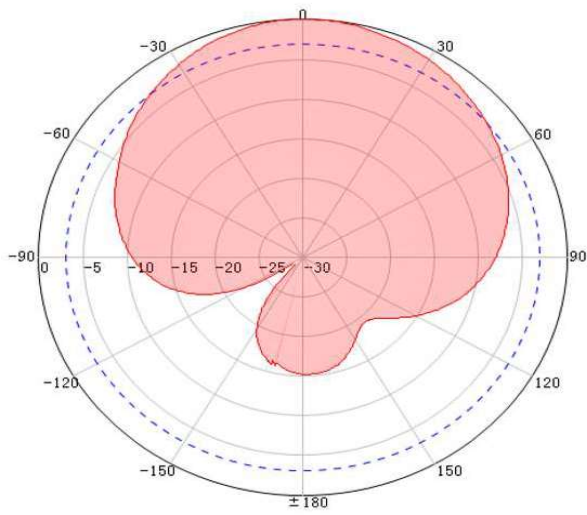

## 6 Band Indoor Panel Antenna

700 + 800 + 900 + 1800 + 2000 + 2600MHz

**Articolo**  
**608.0006.43 (N M)**  
**608.0006.44 (SMA M)**

Description	Indoor 6 Band Panel antenna	
Frequency range	698-960 MHz	1710-2700MHz
Gain	6.5dBi	9.4dBi
VSWR	≤1.4	
Polarization	Vertical	
Horizontal Beamwidth	70°	60°
Vertical Beamwidth	55°	45°
Front to Back ratio	>20dB	
Impedance	50 Ohm	
Maximum Power	50W	
Connector	N / SMA male	
Lightning Protection	DC Ground	
Dimensions	210 x 180 x 43cm	
Weight	0.68kg	
Rated Wind Velocity	126km/h	
Working Temperature	-40°C - +65°C	

**E-plane**

**H-plane**

**700MHz V Plane**

**700MHz H Plane**

## Vertical Patterns