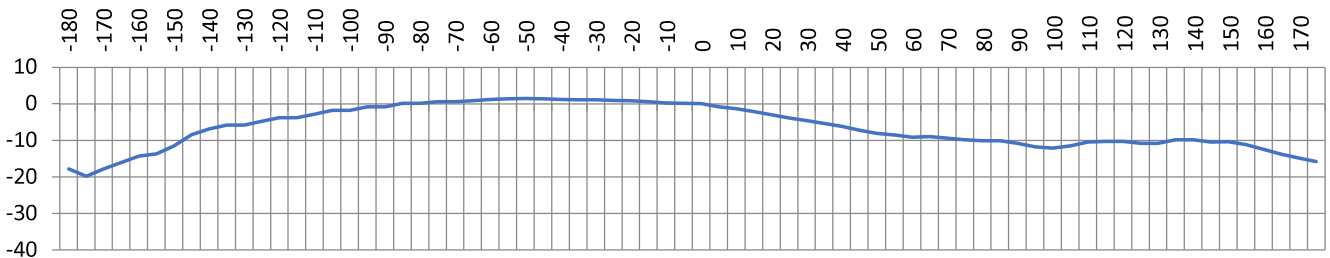

920Mhz planar